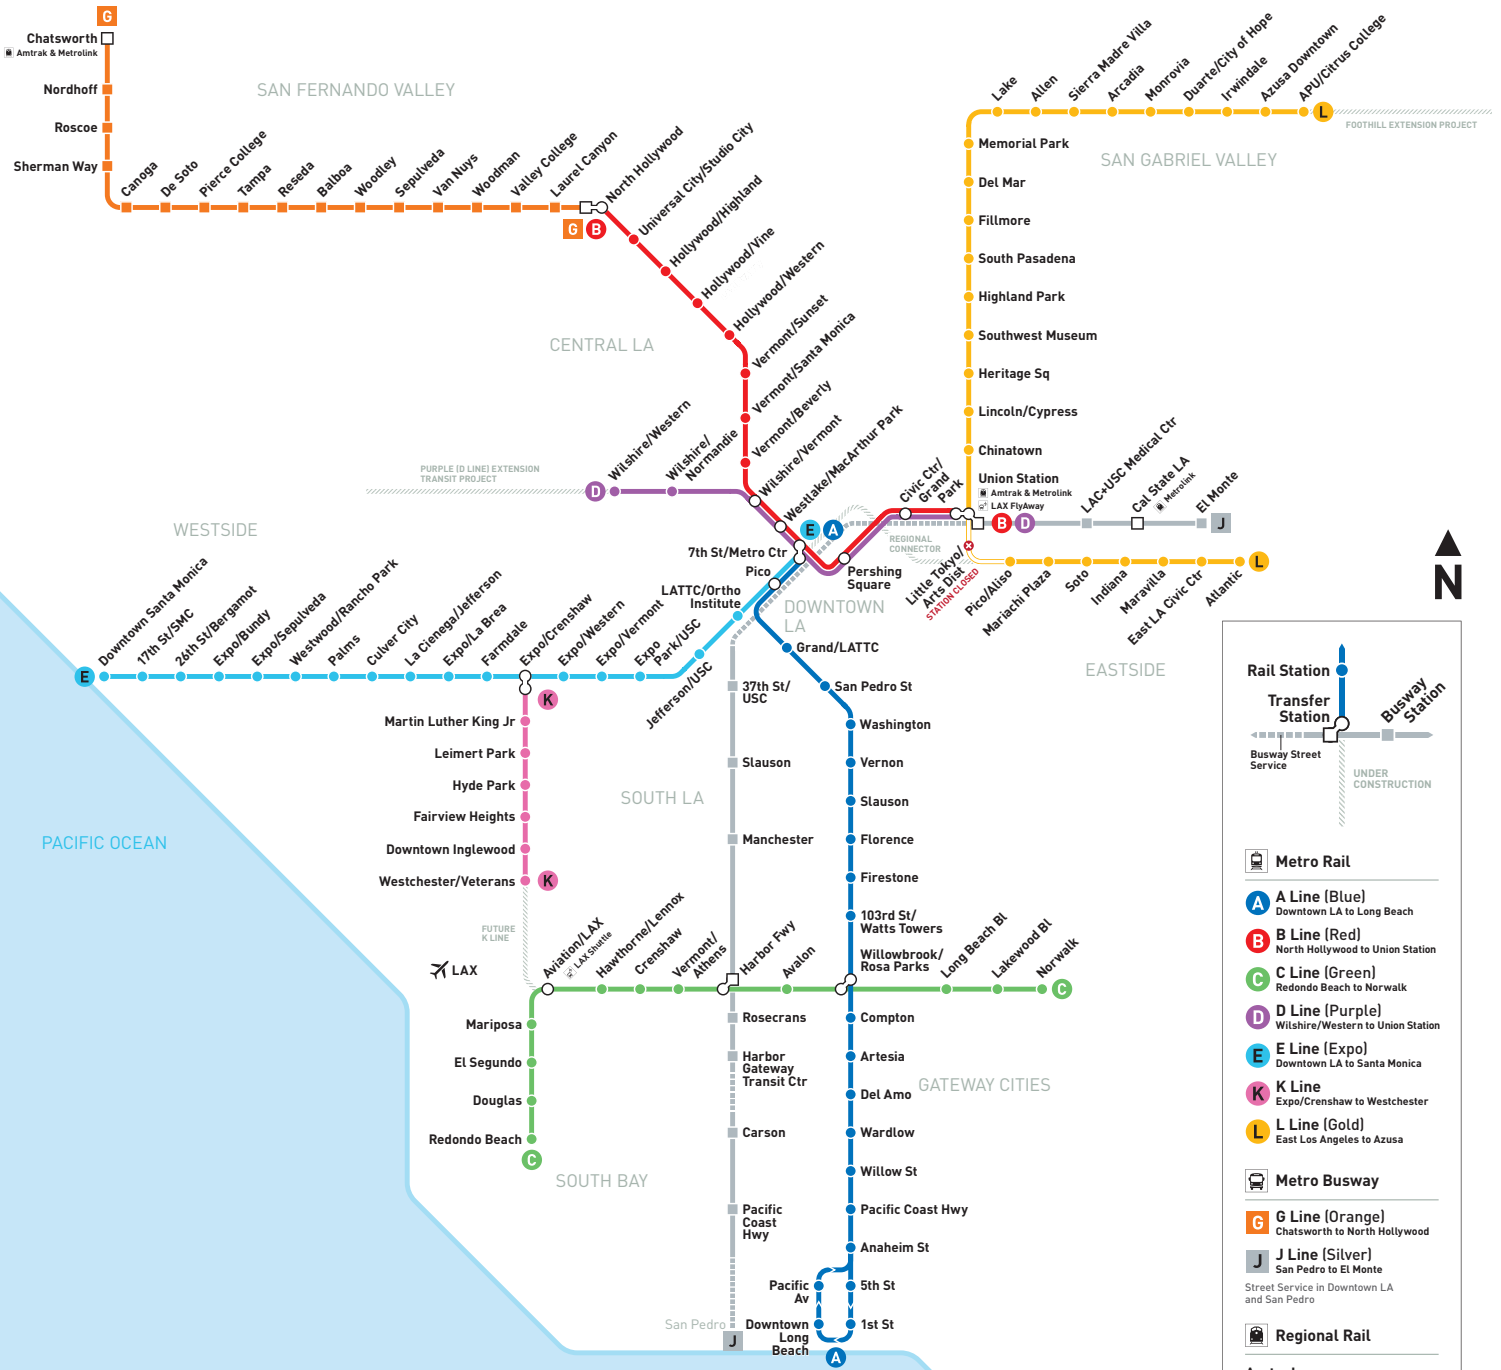

Metro Rail & Busway

Rail Station **Transfer Station** **Busway Station**

Metro Rail

- A Line (Blue)**
Downtown LA to Long Beach
- B Line (Red)**
North Hollywood to Union Station
- C Line (Green)**
Redondo Beach to Norwalk
- D Line (Purple)**
Wilshire/Western to Union Station
- E Line (Expo)**
Downtown LA to Santa Monica
- K Line**
Expo/Crenshaw to Westchester
- L Line (Gold)**
East Los Angeles to Azusa

Metro Busway

- G Line (Orange)**
Chatsworth to North Hollywood
- J Line (Silver)**
San Pedro to El Monte

Street Service in Downtown LA and San Pedro

Regional Rail

Amtrak
amtrak.com

MetroLink
metrolinktrains.com

Airport Shuttle

LAX FlyAway
flylax.com/flyaway

LAX Shuttle (free)
flylax.com

Station closure

Little Tokyo/Arts District Station is closed effective Fall 2020. Use the free L Line (Gold) Shuttle for connecting service.